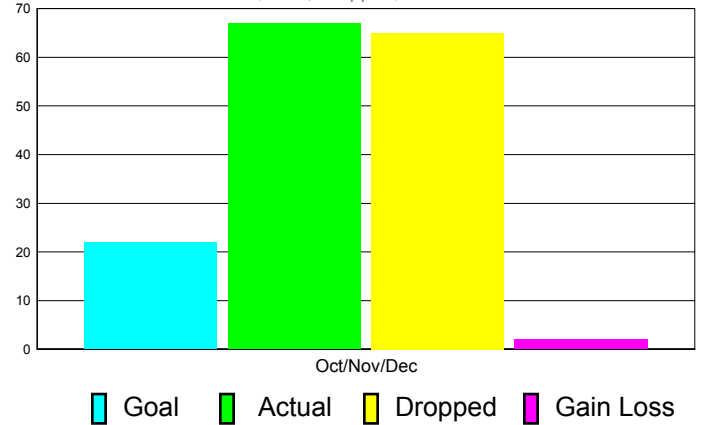

Membership Results 2011-2012

Goal, New, Dropped, Gain/Loss